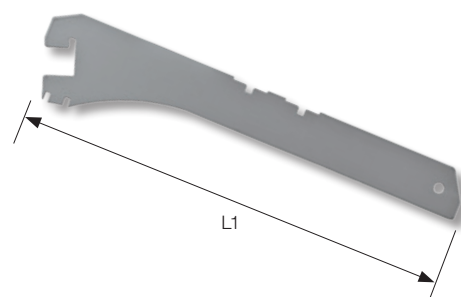

Konsole
Console
Supporto mensola

Art.	L1 mm	Used For
90419	480	90400, 90452, 90453, 90454
90409	370	90400, 90452, 90453, 90454
90408	300	90400, 90452, 90453, 90454
90431	200	90400, 90452, 90453, 90454